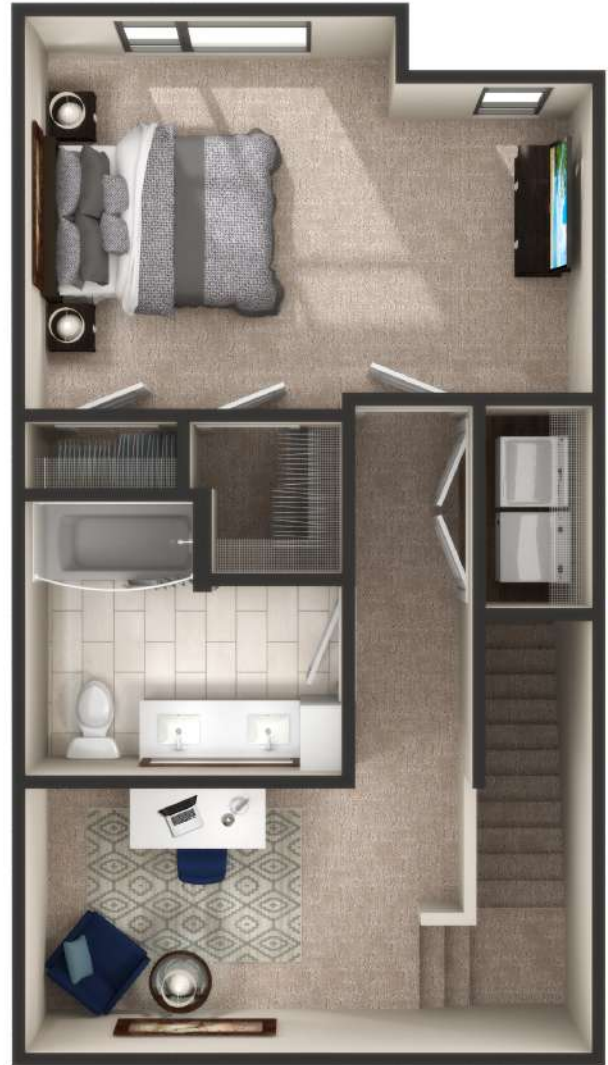

Mack TH

1 BED | 1.5 BATH W/STUDY

1130

SQ. FT.

FIRST FLOOR TH 1

SECOND FLOOR TH 1

 THE GRIFFIN	25090 Woodward Royal Oak, MI 48067
	thegriffinroyaloak.com

Floor plans are artist's rendering. All dimensions are approximate. Actual product and specifications may vary in dimension or detail. Not all features are available in every apartment. Prices and availability are subject to change. Please see a representative for details.